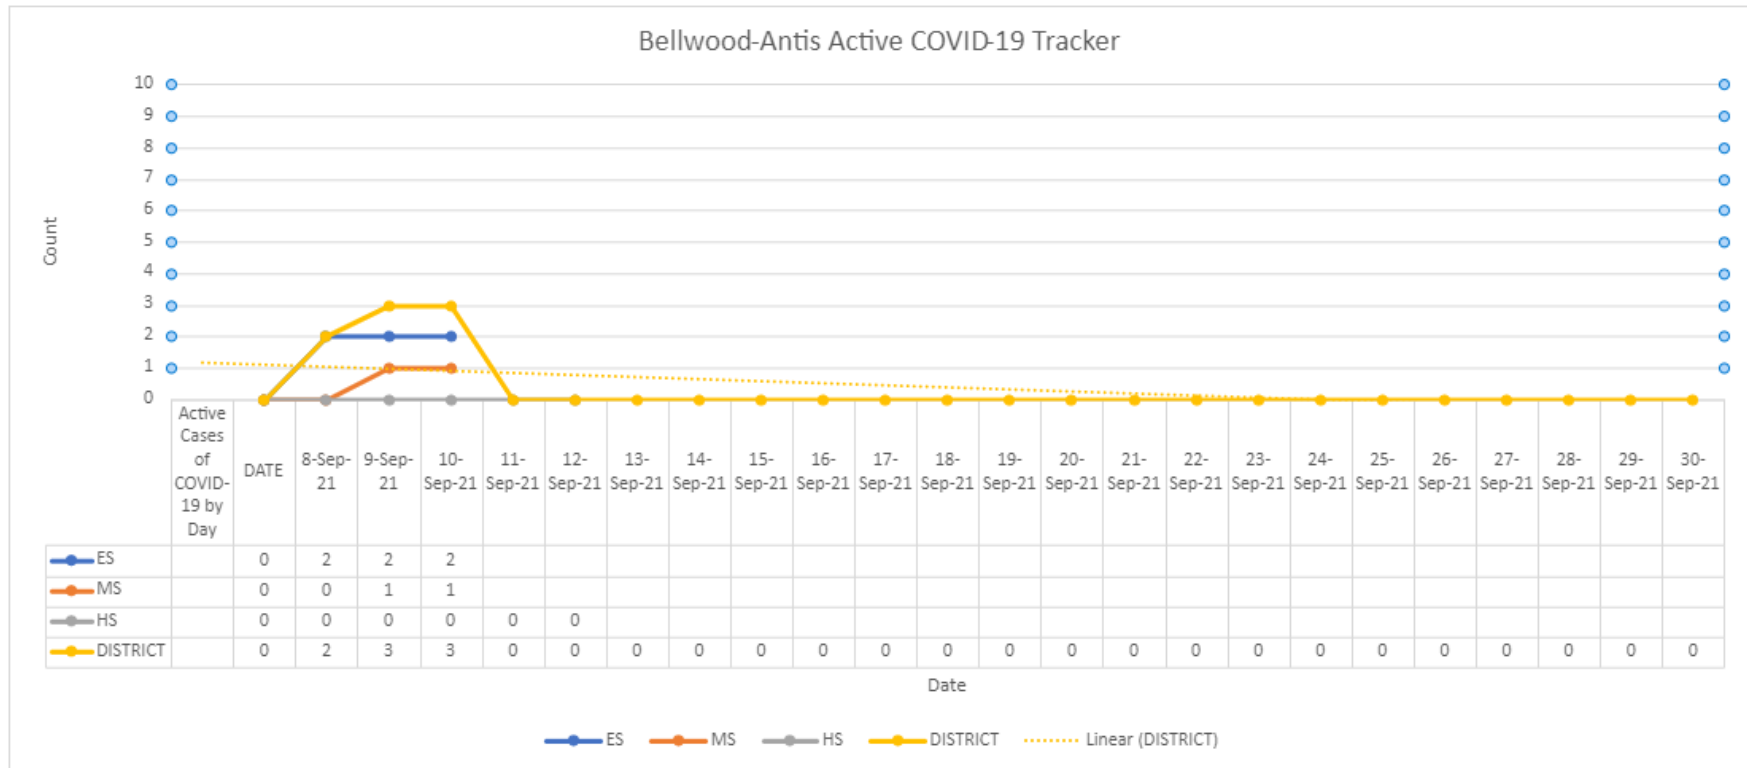

September 10, 2021

Active COVID-19 Student Cases by day as of September 10, 2021, broken down by building and aggregated by district.