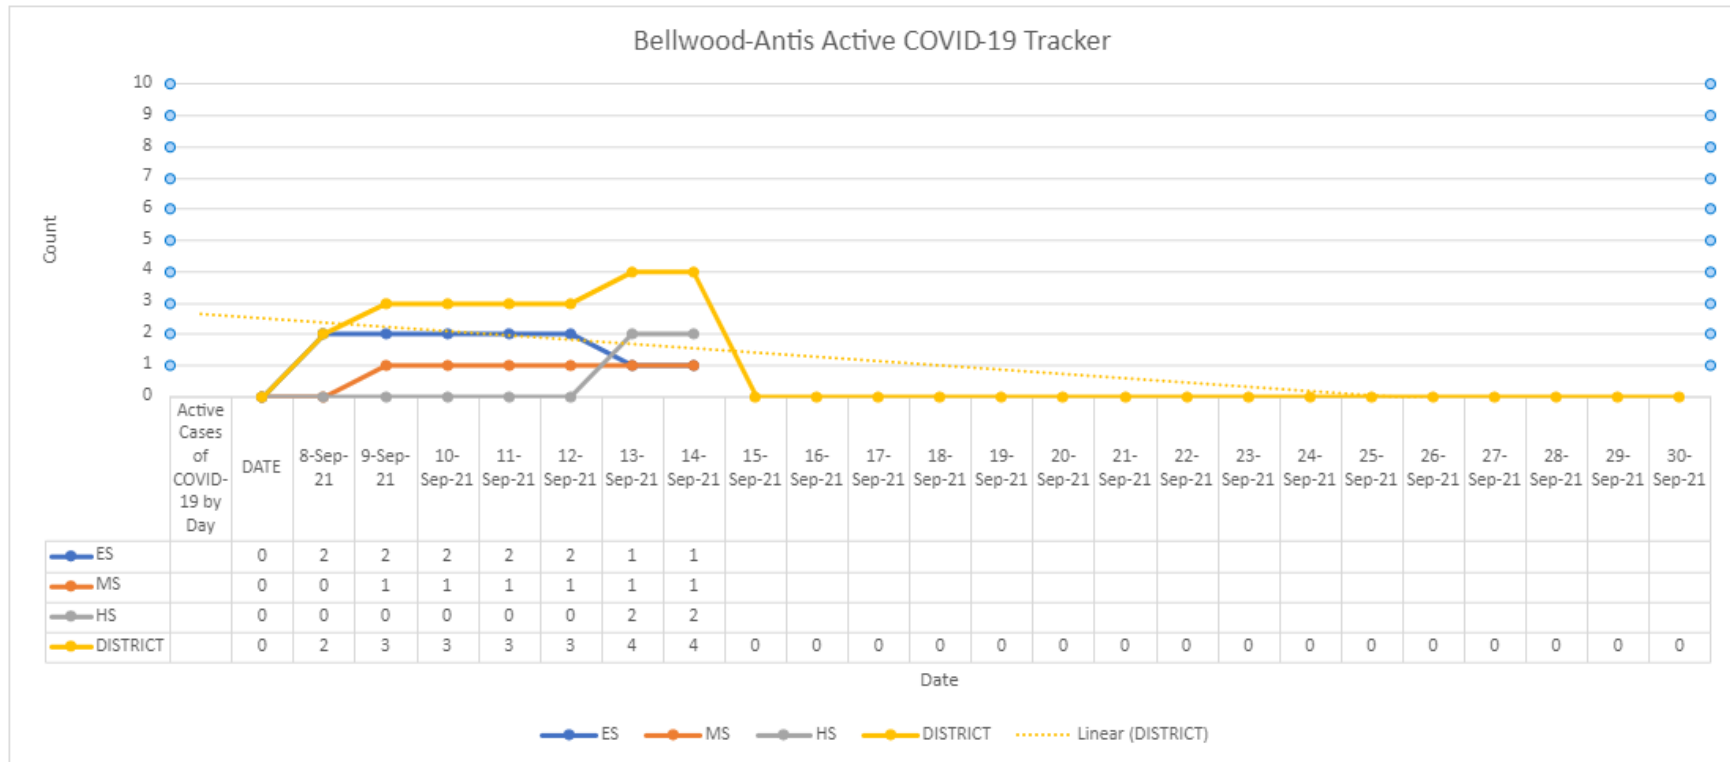

September 14, 2021

Active COVID-19 Student Cases by day as of September 14, 2021, broken down by building and aggregated by district.