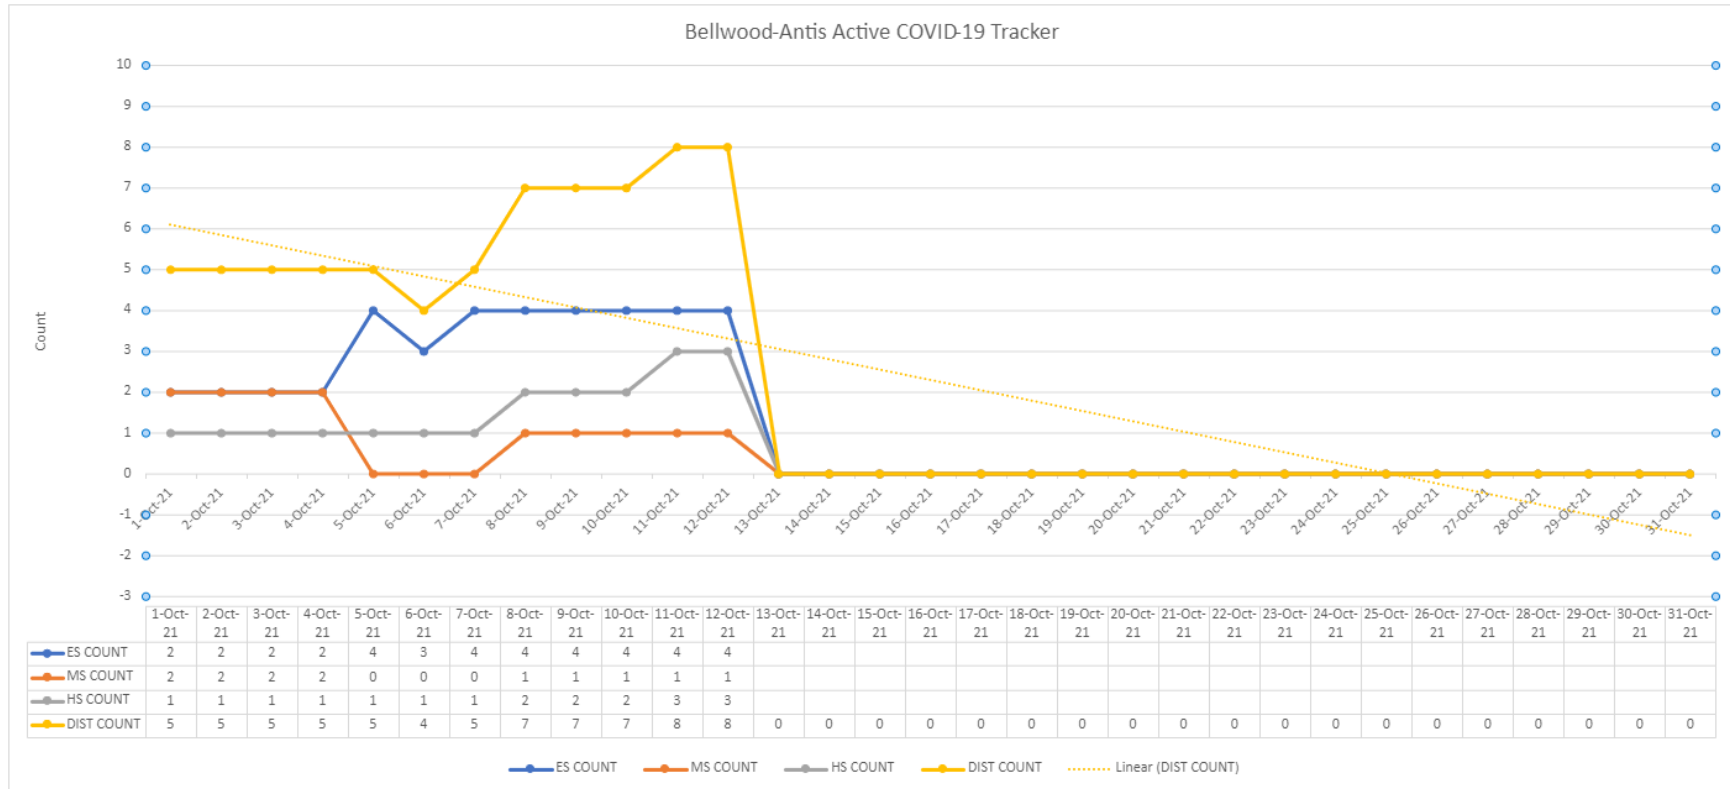

October 12, 2021

Active COVID-19 Student Cases by day as of October 12, 2021, broken down by building and aggregated by district.