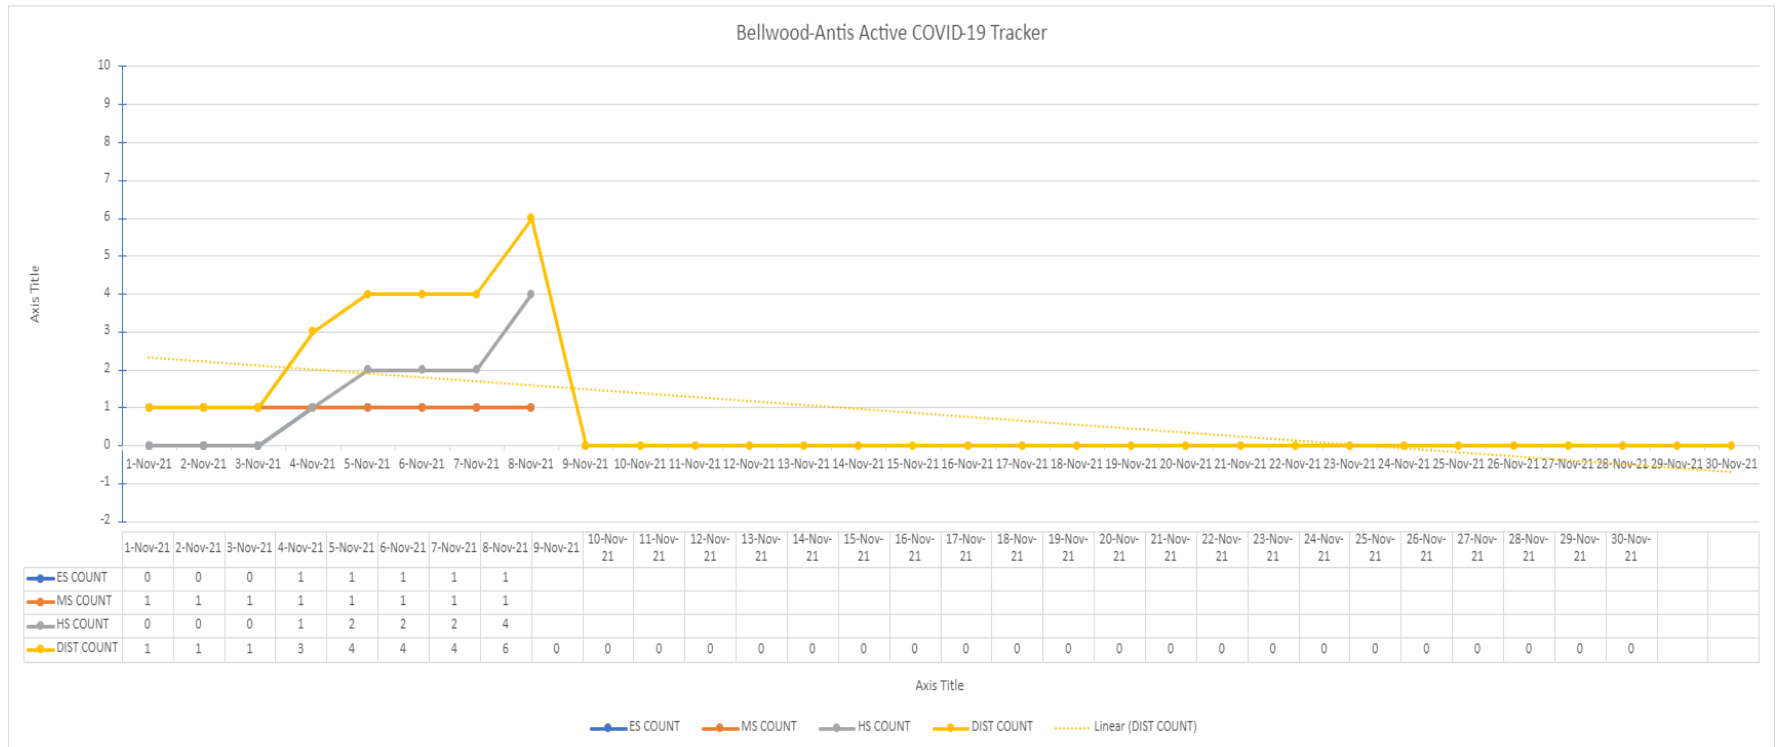

November 8, 2021

Active COVID-19 Student Cases by day as of November 8, 2021, broken down by building and aggregated by district.