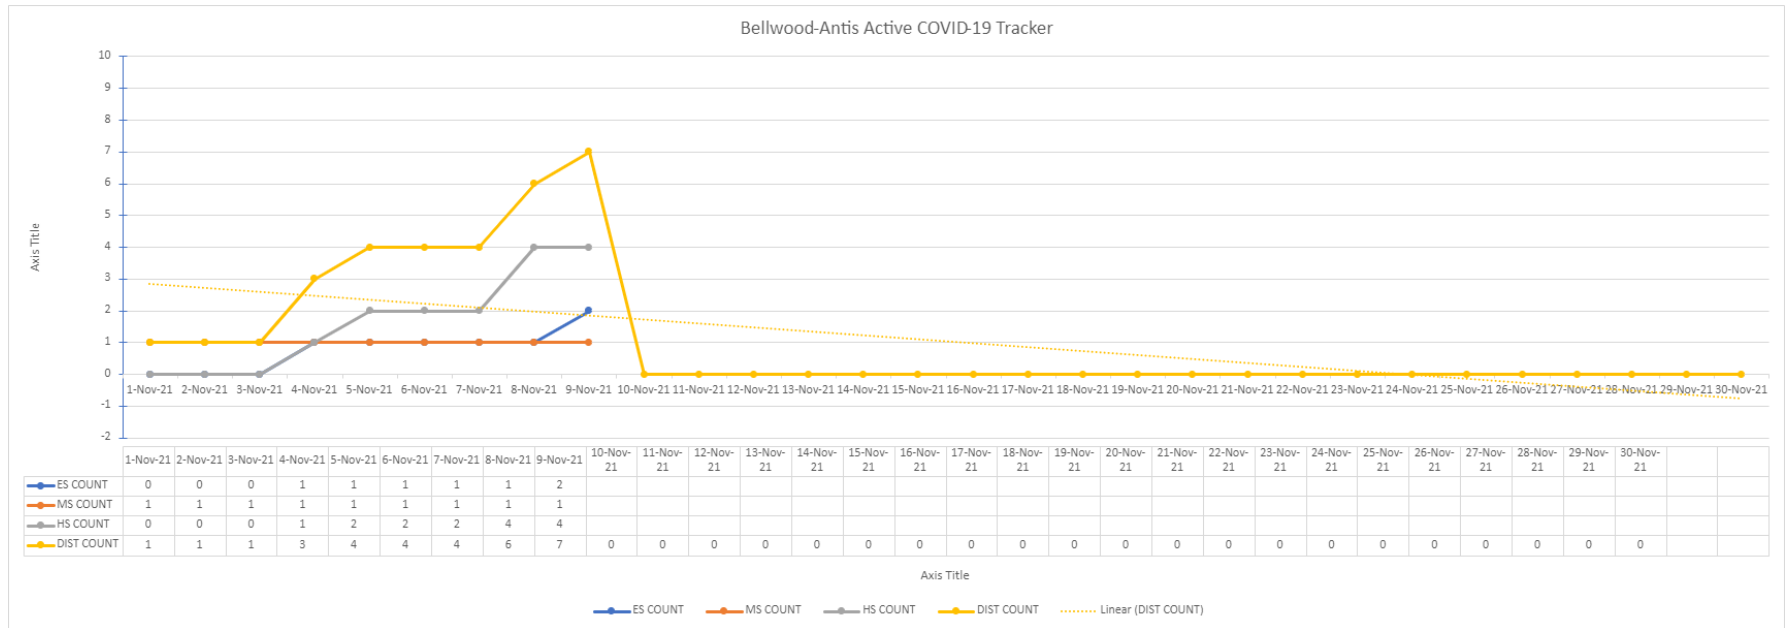

November 9, 2021

Active COVID-19 Student Cases by day as of November 9, 2021, broken down by building and aggregated by district.