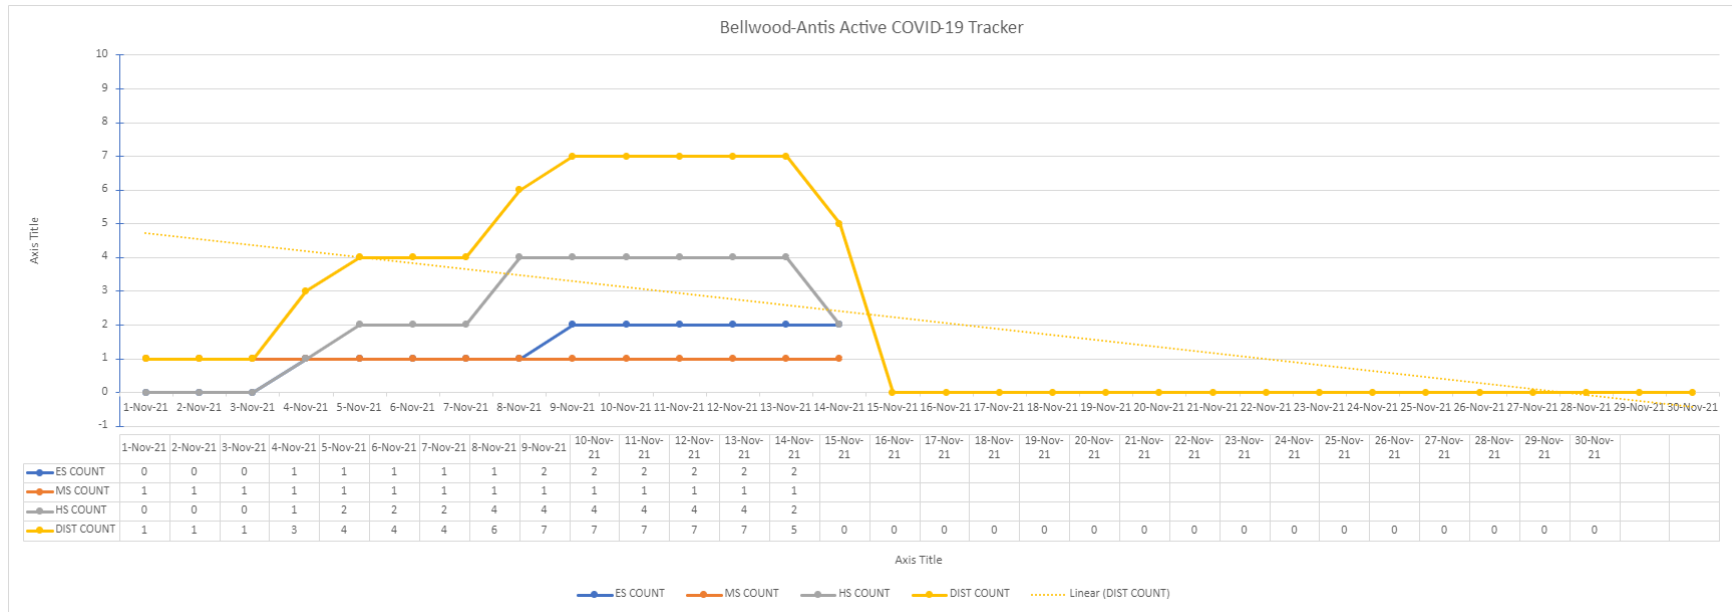

November 14, 2021

Active COVID-19 Student Cases by day as of November 14, 2021, broken down by building and aggregated by district.