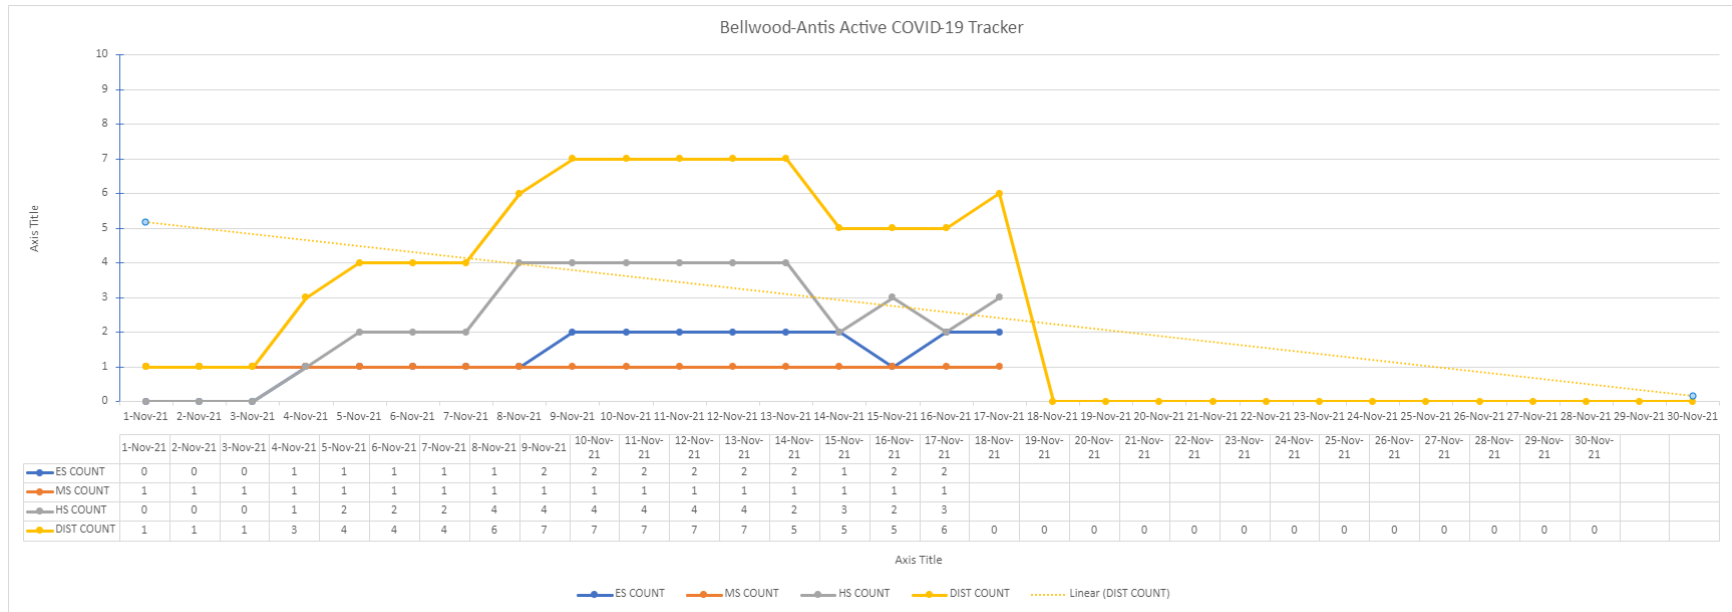

November 14, 2021

Active COVID-19 Student Cases by day as of November 14, 2021, broken down by building and aggregated by district.