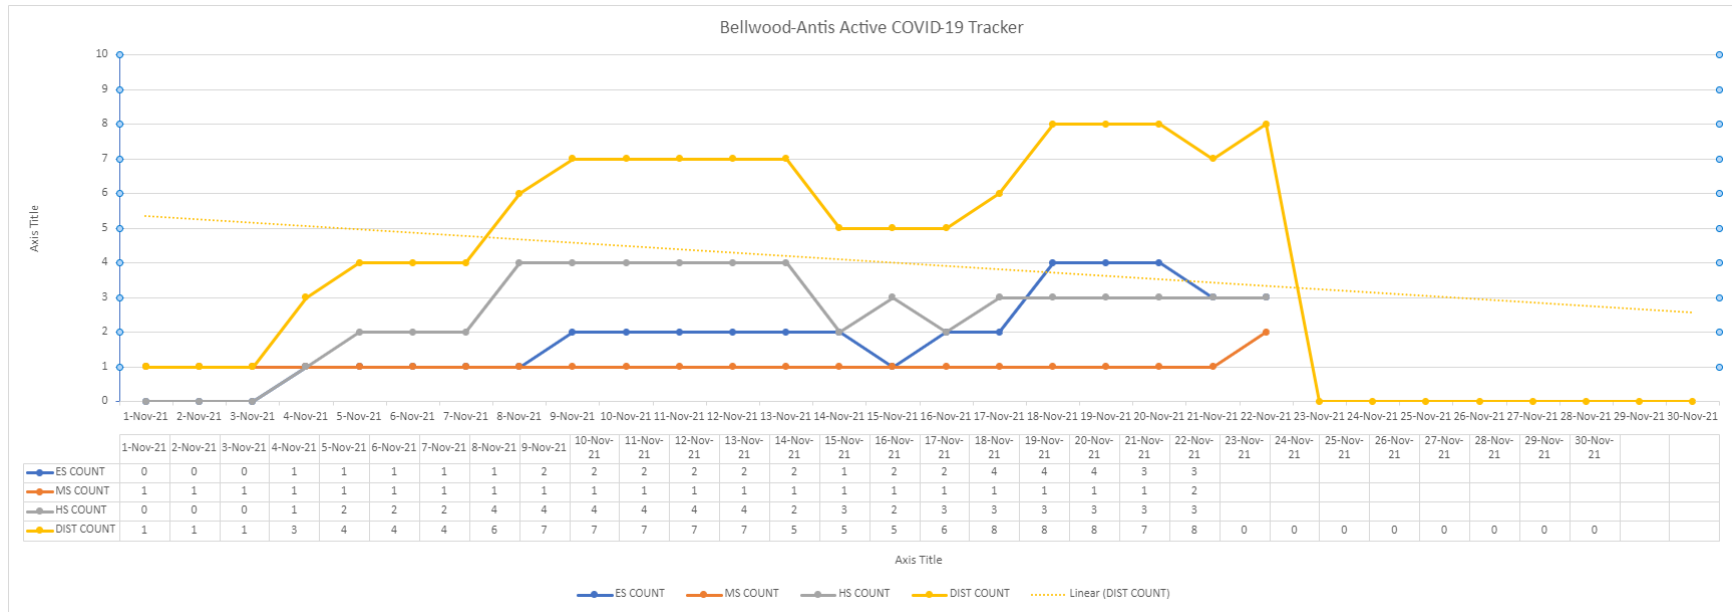

November 22, 2021

Active COVID-19 Student Cases by day as of November 22, 2021, broken down by building and aggregated by district.