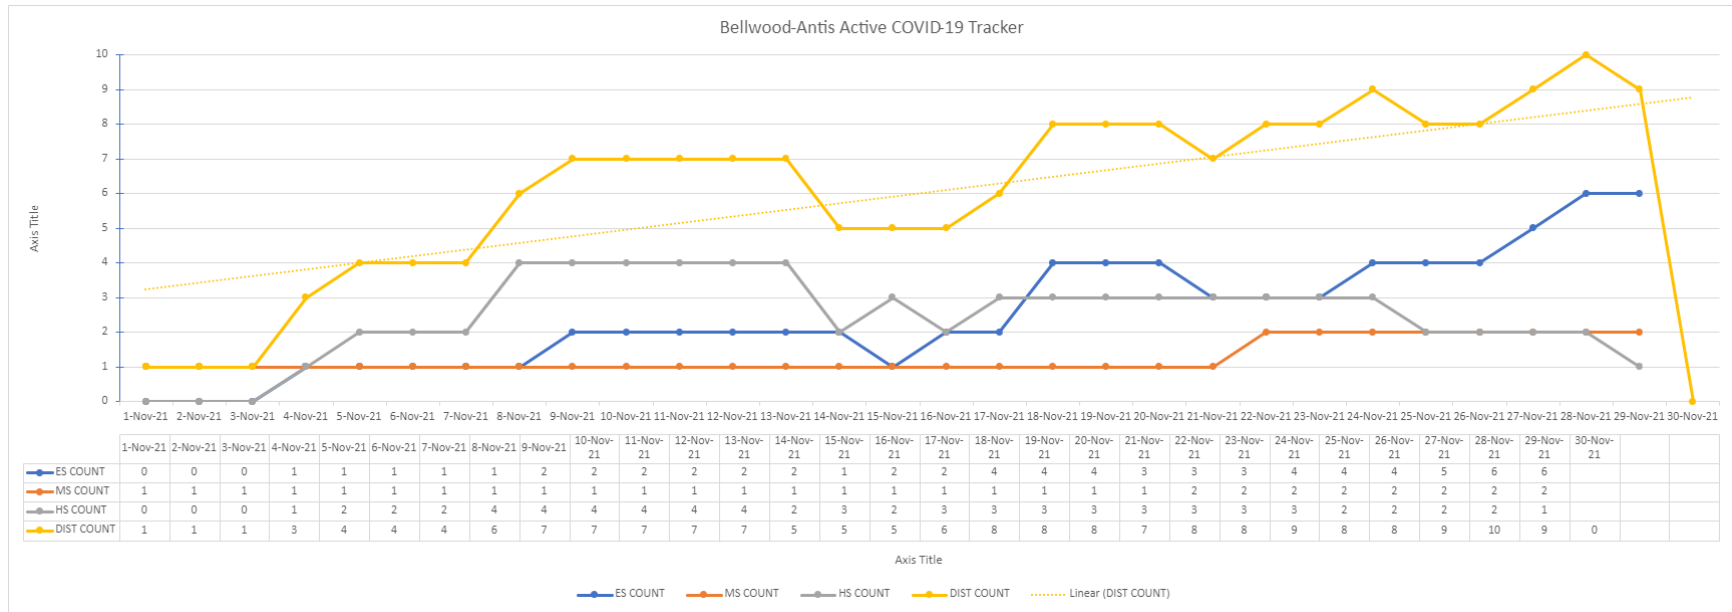

November 29, 2021

Active COVID-19 Student Cases by day as of November 29, 2021, broken down by building and aggregated by district.