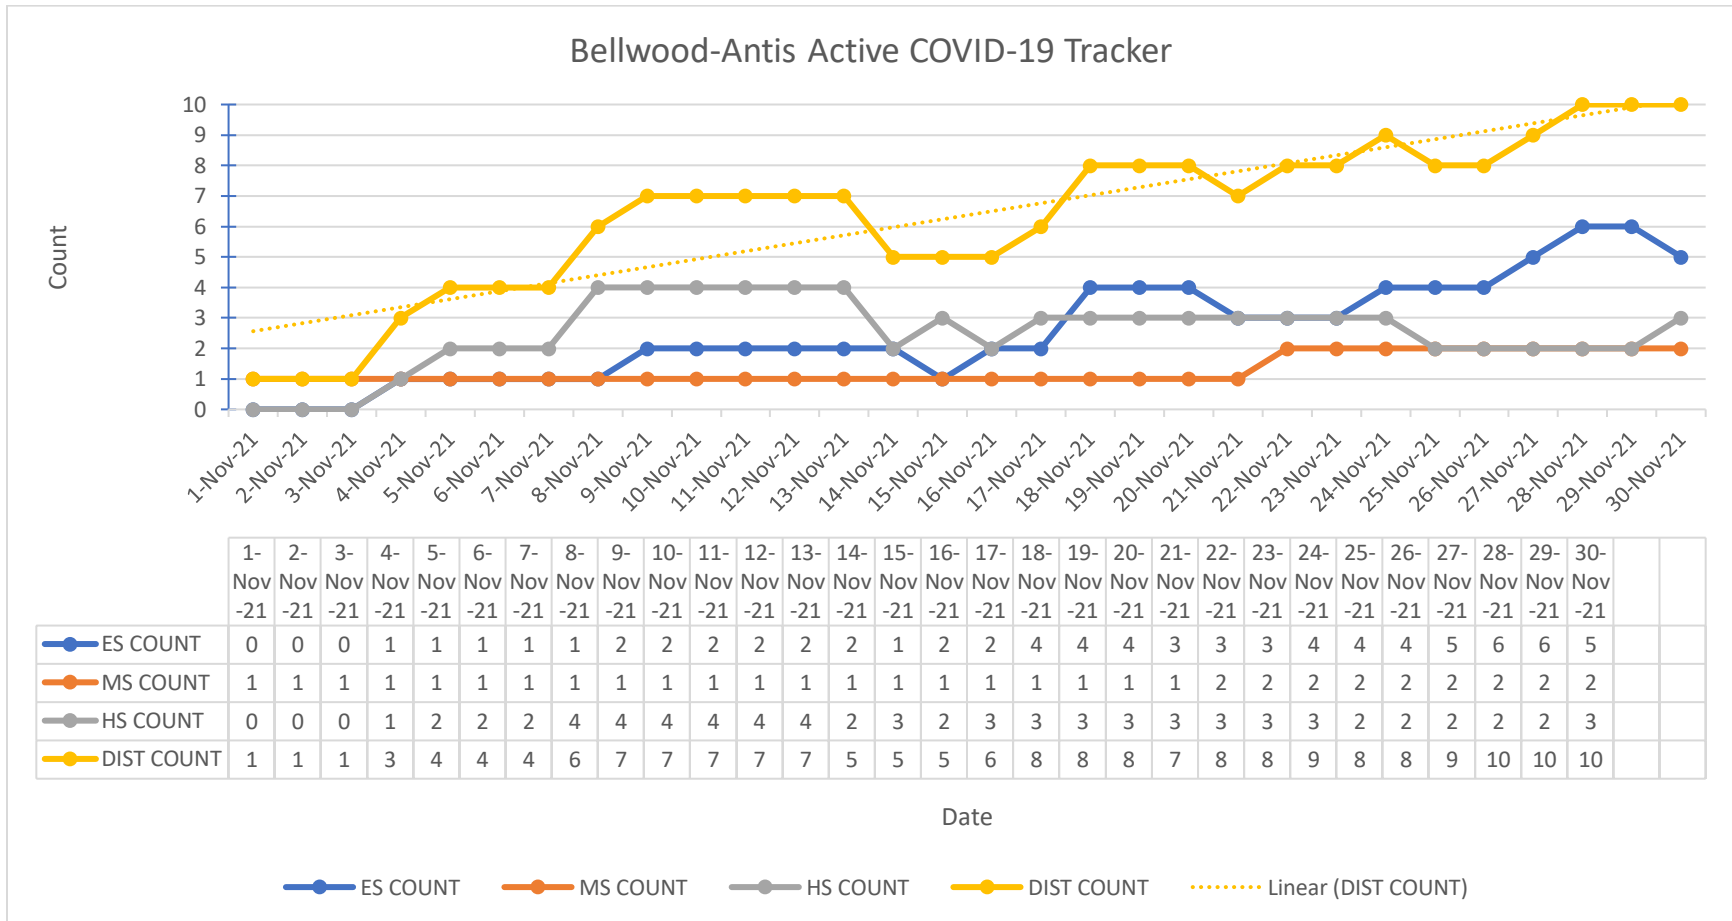

November 30, 2021

Active COVID-19 Student Cases by day as of November 30, 2021, broken down by building and aggregated by district.