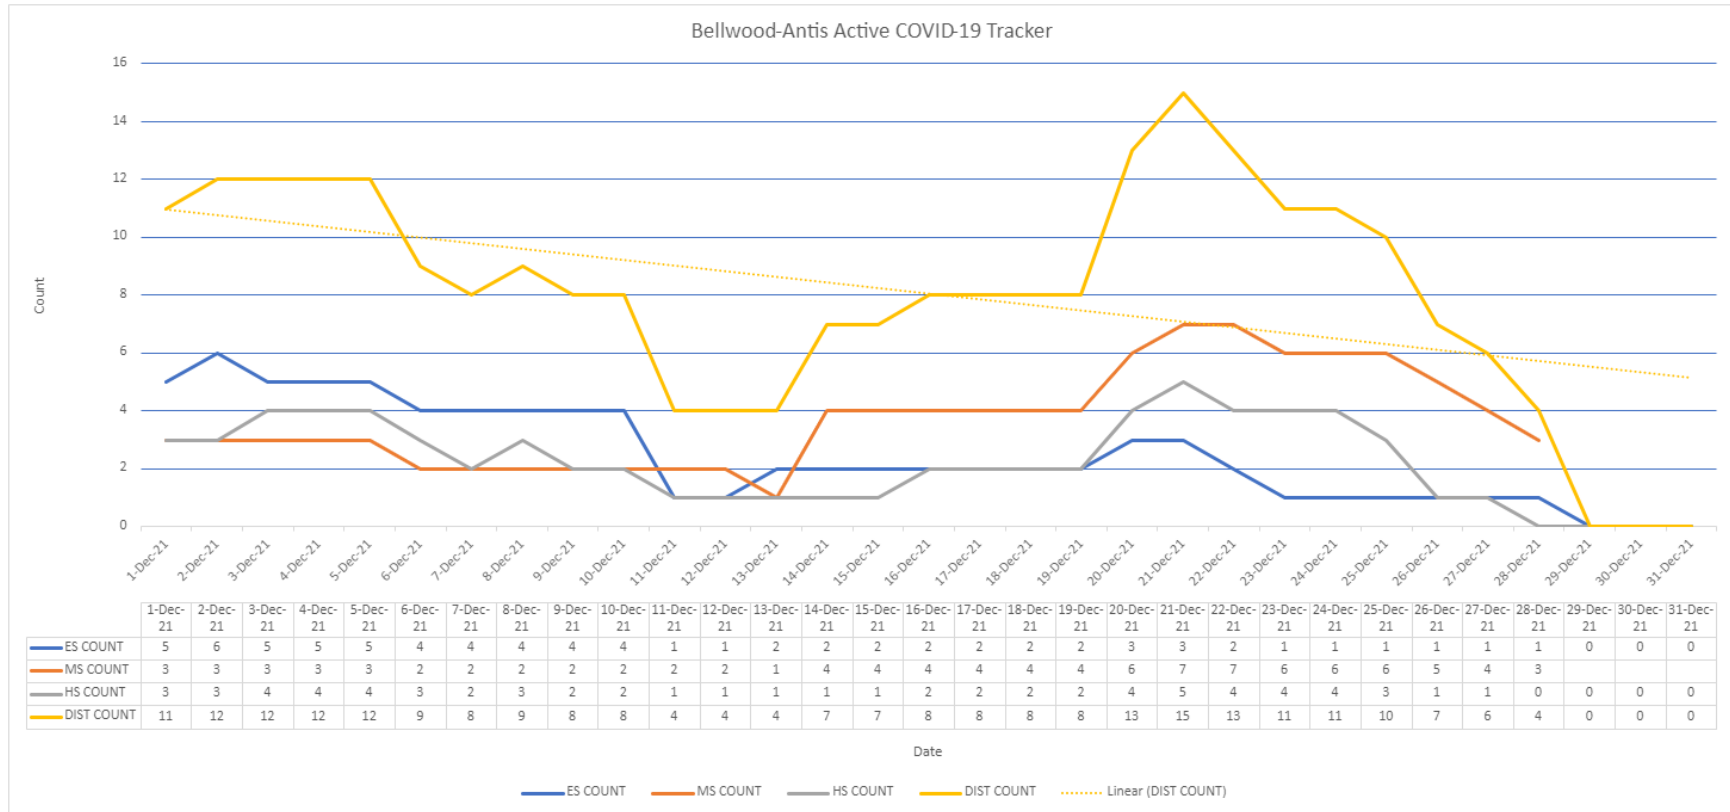

December 28, 2021

Active COVID-19 Student Cases by day as of December 28, 2021, broken down by building and aggregated by district.